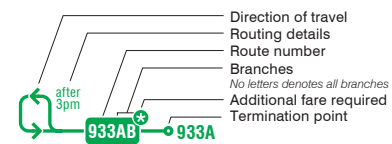

Express Network

Express bus service, serving fewer stops. Frequency of service varies by route, and not all routes operate during all periods.

For detailed route and schedule information, visit ttc.ca.