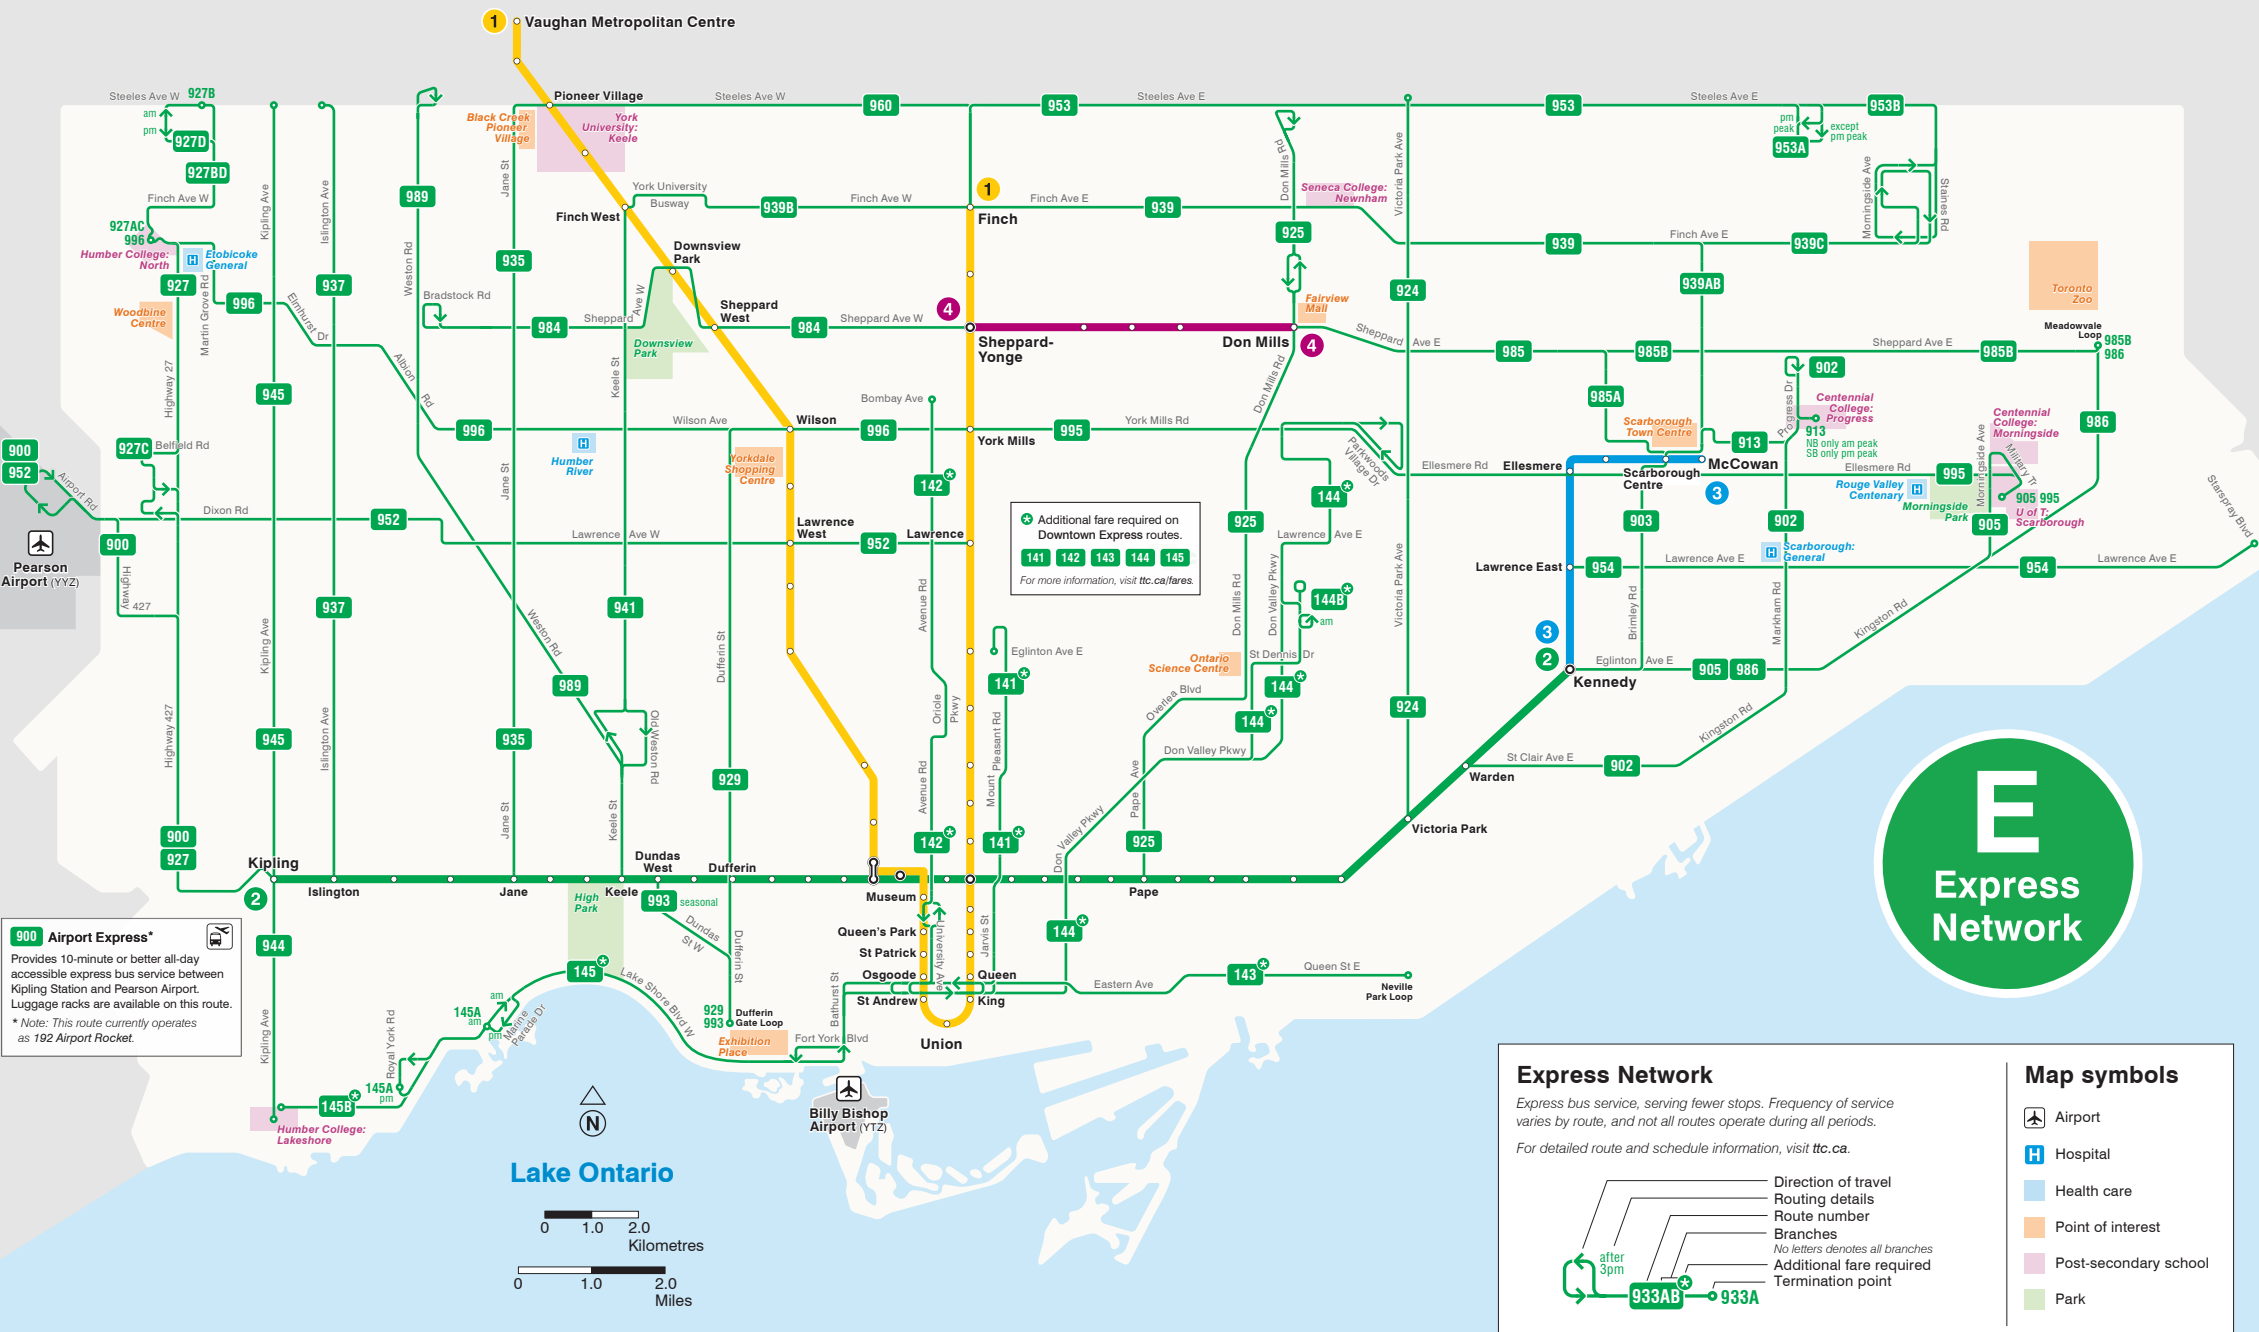

Express Network Map

This map displays all new, enhanced and renumbered Express Network routes – these changes to service will take place starting in September. Refer to the other side of this brochure for a complete schedule, or visit ttc.ca/express for more information.

900 Airport Express*

Provides 10-minute or better all-day accessible express bus service between Kipling Station and Pearson Airport. Luggage racks are available on this route.

* Note: This route currently operates as 192 Airport Rocket.

+ Additional fare required on Downtown Express routes.

141 142 143 144 145

For more information, visit ttc.ca/fares.

Express Network

Express bus service, serving fewer stops. Frequency of service varies by route, and not all routes operate during all periods.

For detailed route and schedule information, visit ttc.ca.

Map symbols

- Airport
- Hospital
- Health care
- Point of interest
- Post-secondary school
- Park

Lake Ontario