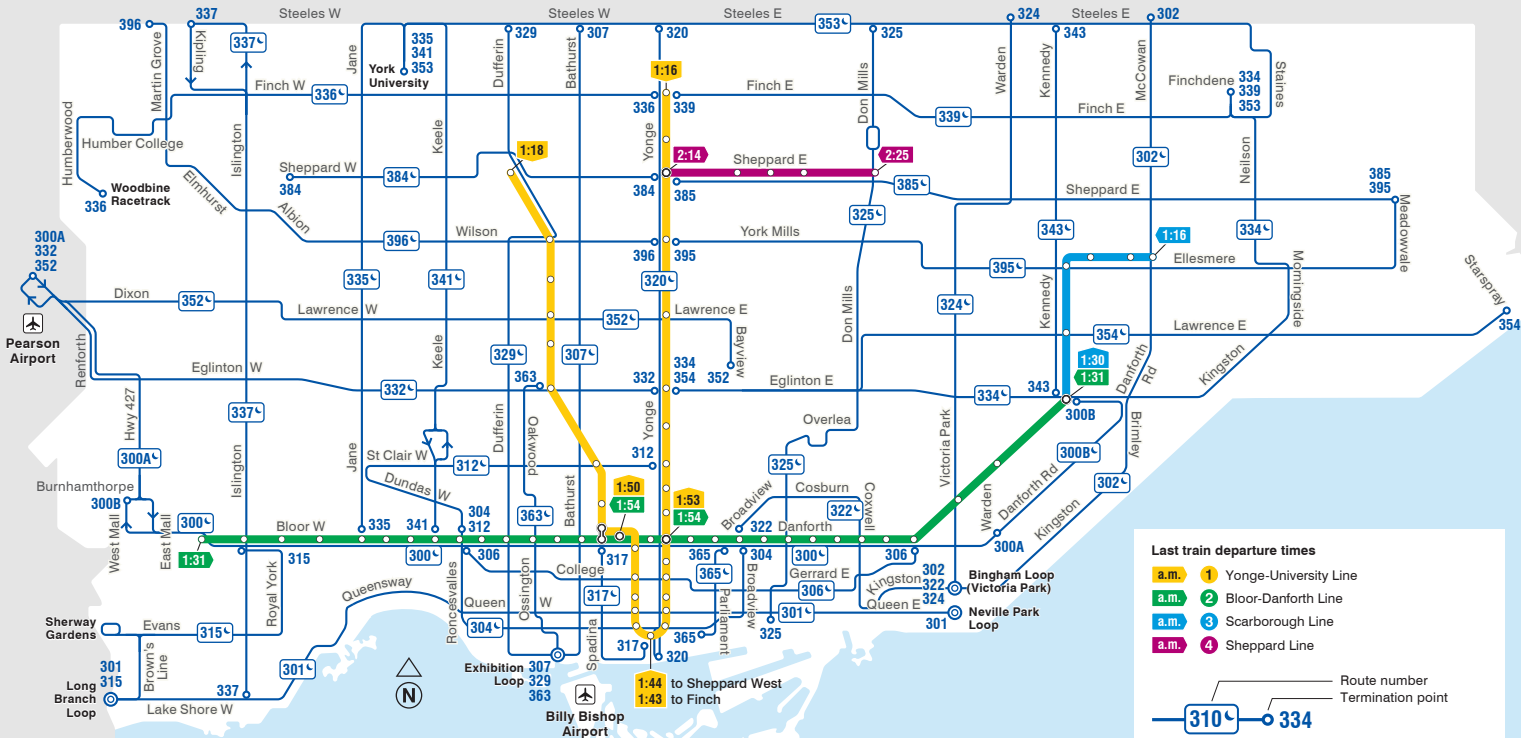

Blue Night Network Map

30-minute or better service, from approximately 1:30 a.m. to the start of subway service (approximately 6 a.m. Monday to Saturday; 8 a.m. on Sundays).

Last train departure times

- 1 a.m. 1 Yonge-University Line
- 2 a.m. 2 Bloor-Danforth Line
- 3 a.m. 3 Scarborough Line
- 4 a.m. 4 Sheppard Line