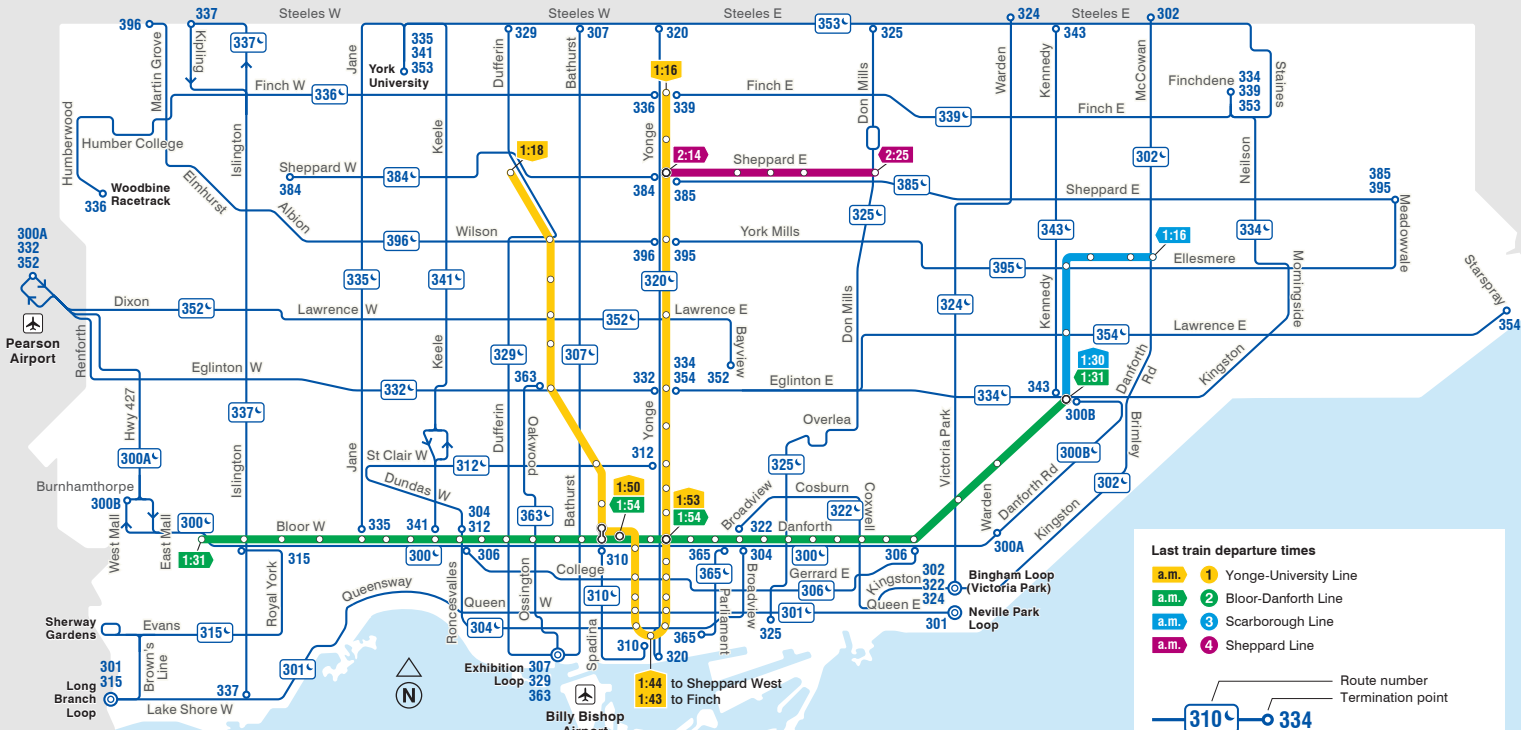

Blue Night Network Map

Last train departure times

- 1 a.m. 1 Yonge-University Line
- 2 a.m. 2 Bloor-Danforth Line
- 3 a.m. 3 Scarborough Line
- 4 a.m. 4 Sheppard Line

Route number Termination point

310 — 334

All Blue Night Network routes are accessible except for 301 Queen, 304 King and 306 Carlton streetcars. Not all stops along an accessible route are accessible.

30-minute or better service, from approximately 1:30 a.m. to the start of subway service (approximately 6 a.m. Monday to Saturday; 8 a.m. on Sundays).