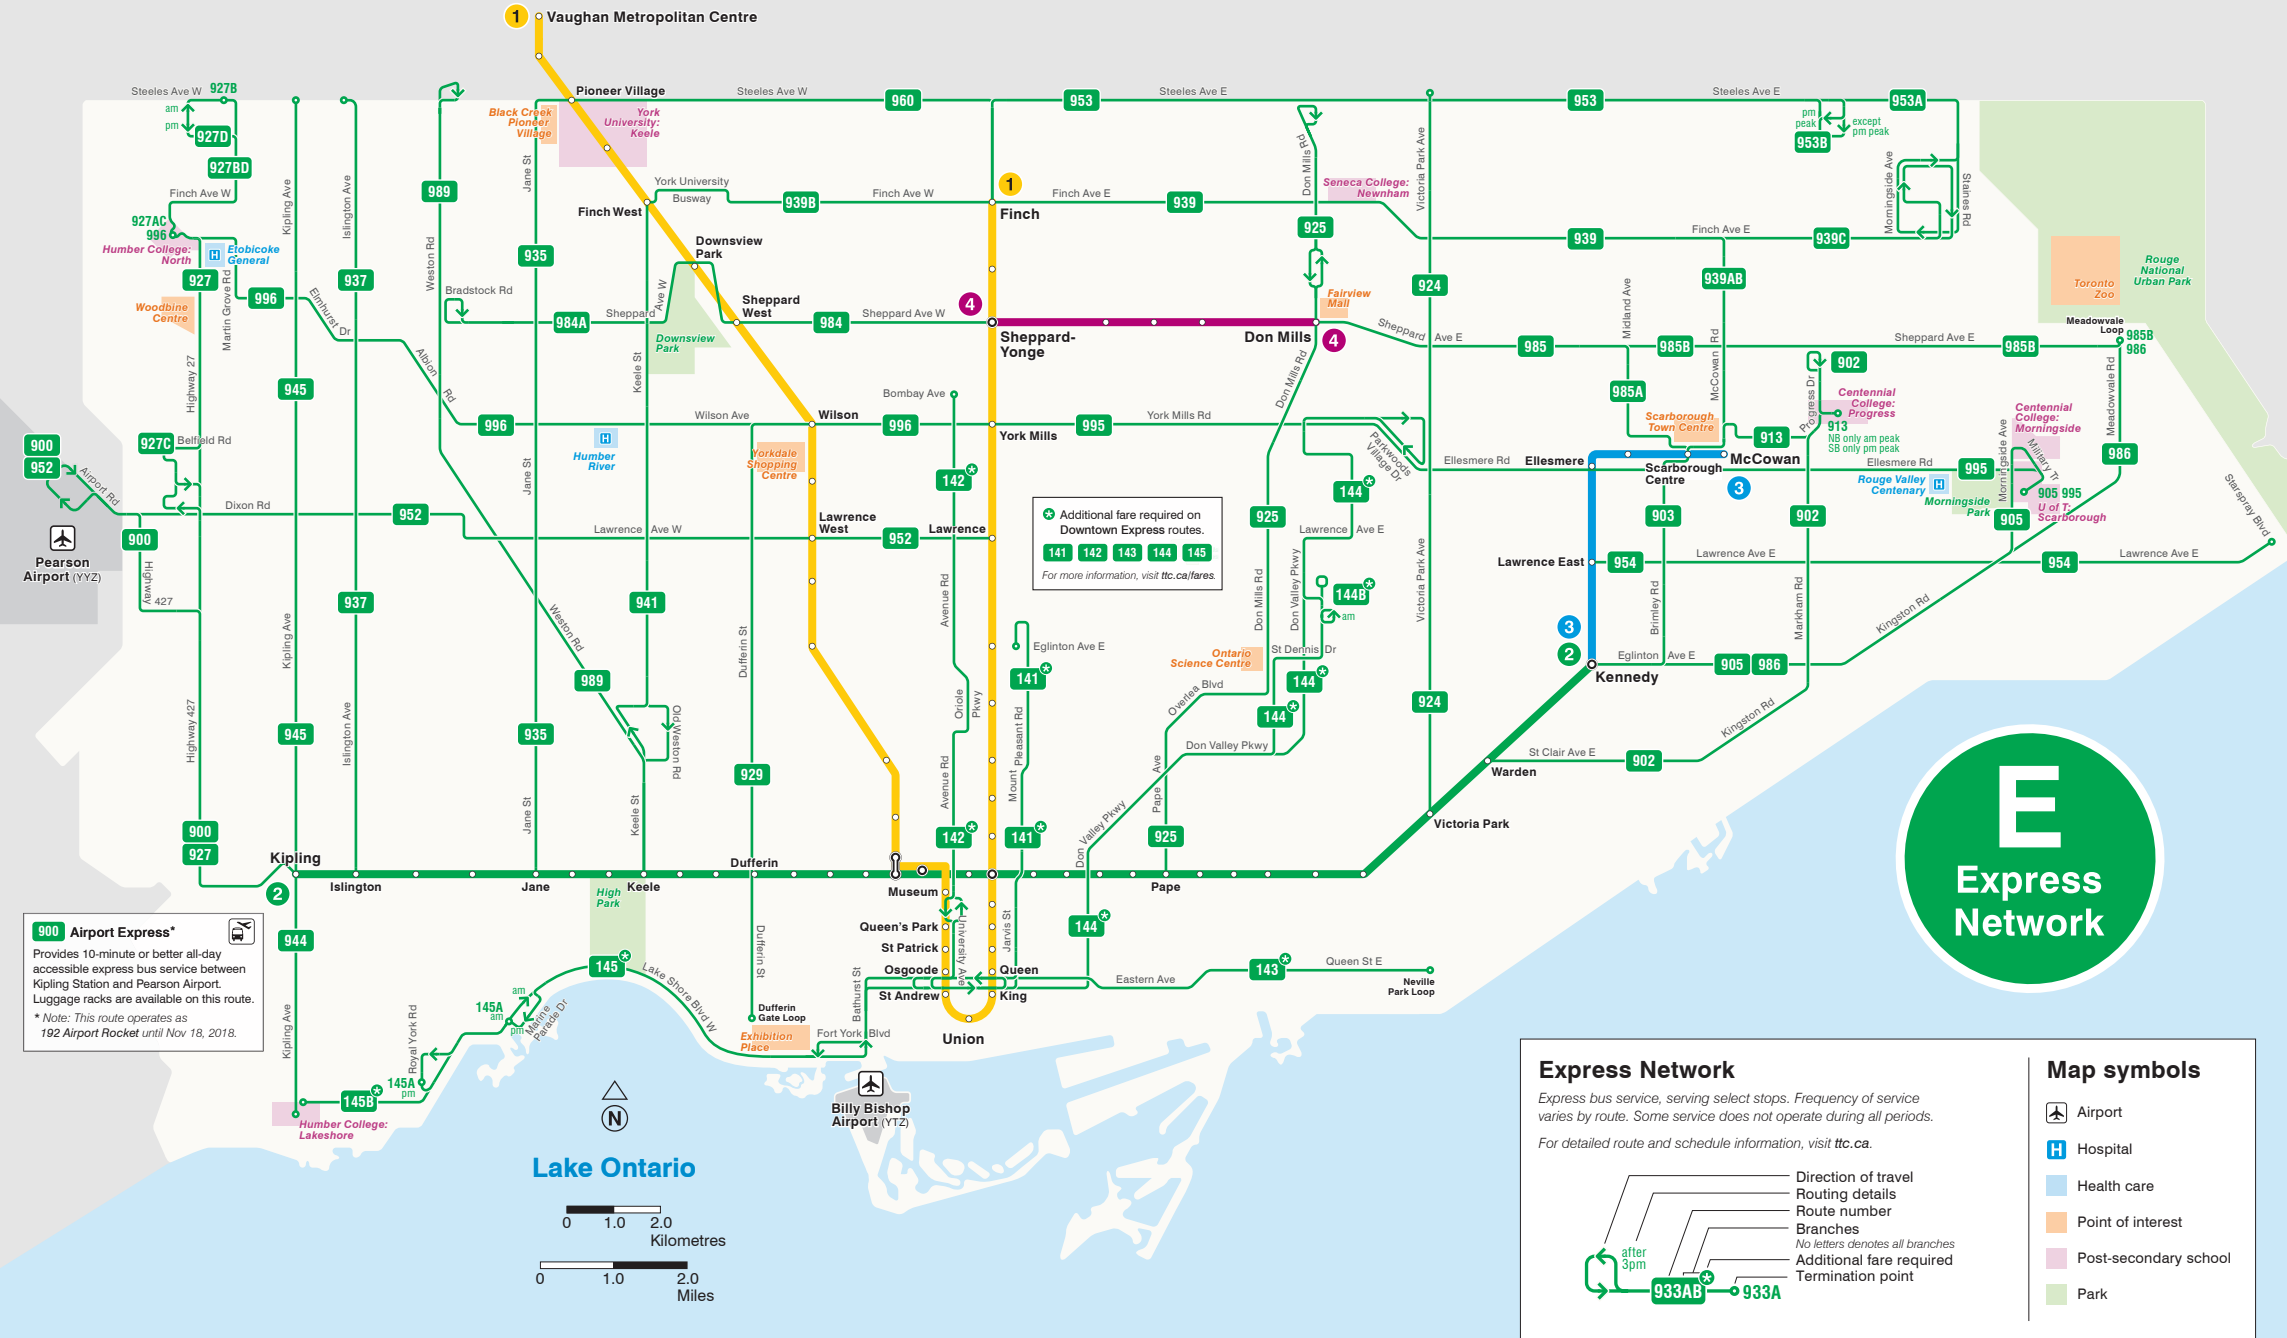

# Express Network Map

This map displays all new, enhanced and renumbered Express Network routes – these changes to service will take place throughout the end of 2018 and into early 2019.

**900 Airport Express\***  
 Provides 10-minute or better all-day accessible express bus service between Kipling Station and Pearson Airport. Luggage racks are available on this route.  
 \* Note: This route operates as 192 Airport Rocket until Nov 18, 2018.

+ Additional fare required on Downtown Express routes.  
 141 142 143 144 145  
 For more information, visit [ttc.ca/fares](http://ttc.ca/fares).

### Express Network

Express bus service, serving select stops. Frequency of service varies by route. Some service does not operate during all periods.  
 For detailed route and schedule information, visit [ttc.ca](http://ttc.ca).

### Map symbols

- Airport
- Hospital
- Health care
- Point of interest
- Post-secondary school
- Park