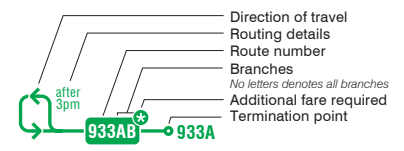

Express Network

Express bus service, serving select stops. Frequency of service varies by route. Some service does not operate during all periods.
For detailed route and schedule information, visit ttc.ca.

Map symbols

- Airport
- Hospital
- Health care
- Point of interest
- Post-secondary school
- Park