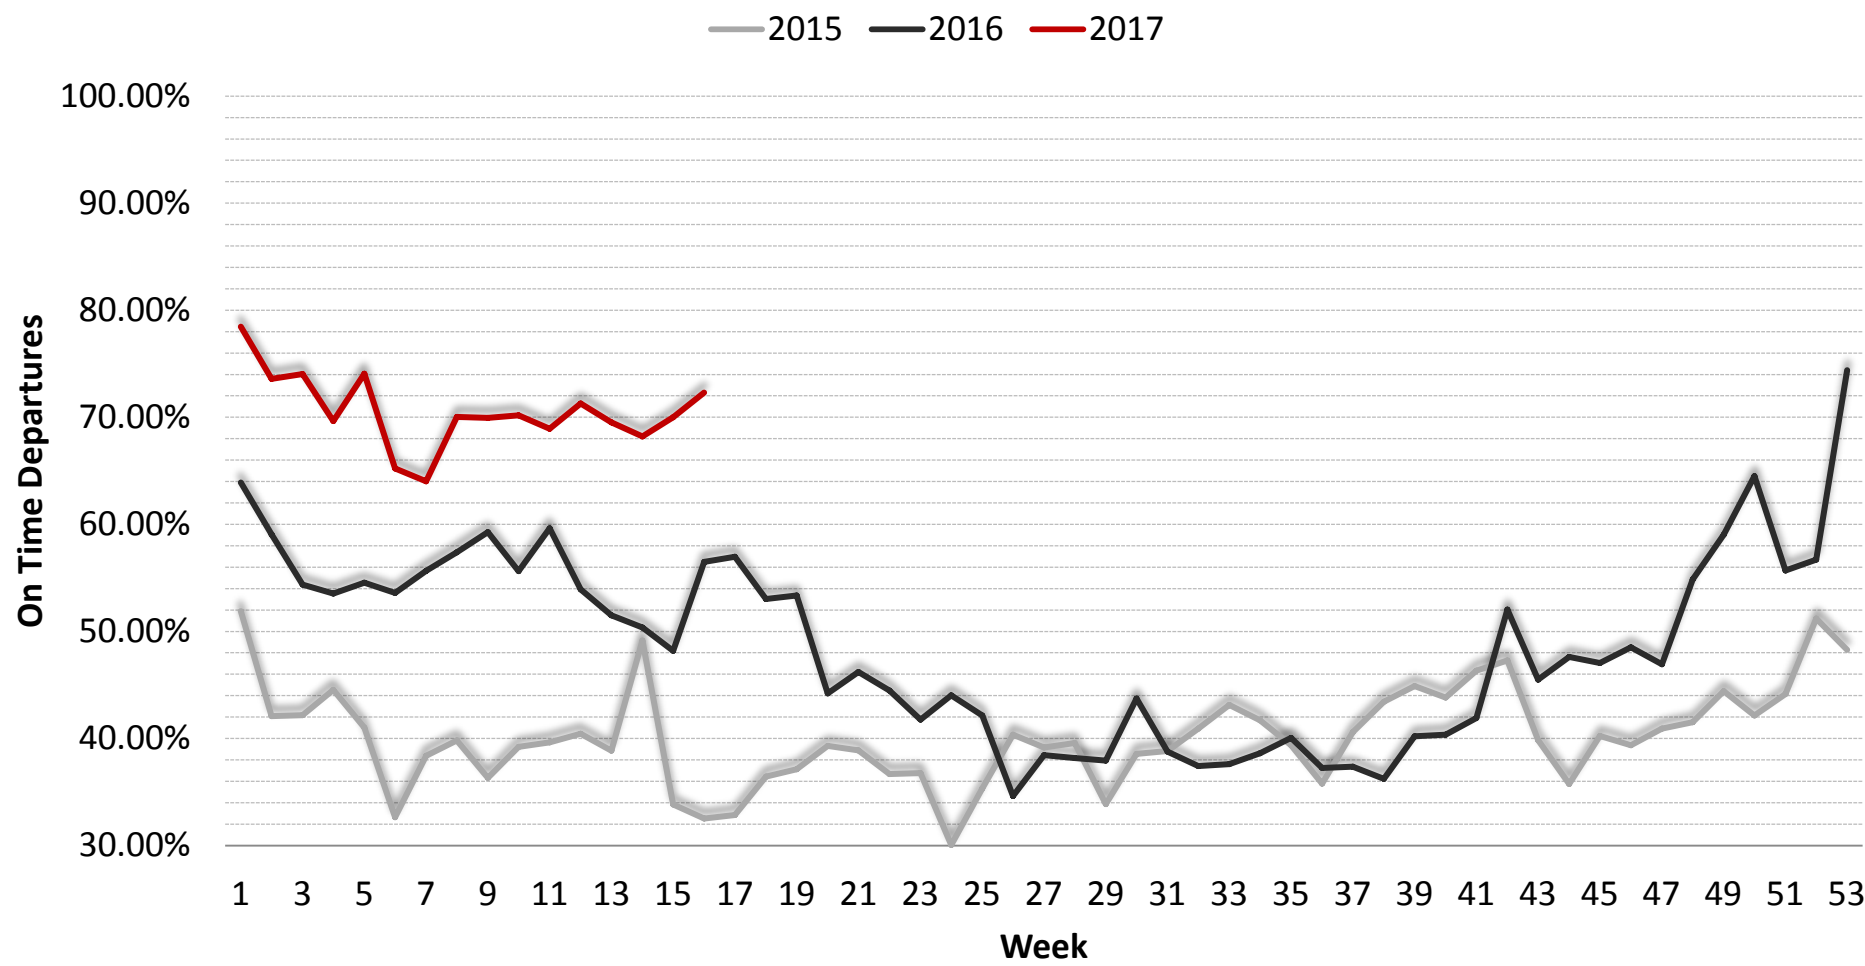

BUS AND STREETCAR PERFORMANCE

Service Delivery Group

Bus Transportation

—2015 —2016 —2017

Streetcar Transportation

BUS IMPROVEMENTS – SHORT TURNS

Bus Short Turns – 7 Days Service

2017 2014 2015 2016

STREETCAR IMPROVEMENTS – SHORT TURNS

Streetcar Short Turns – 7 Days Service

2017 2014 2015 2016

Questions?