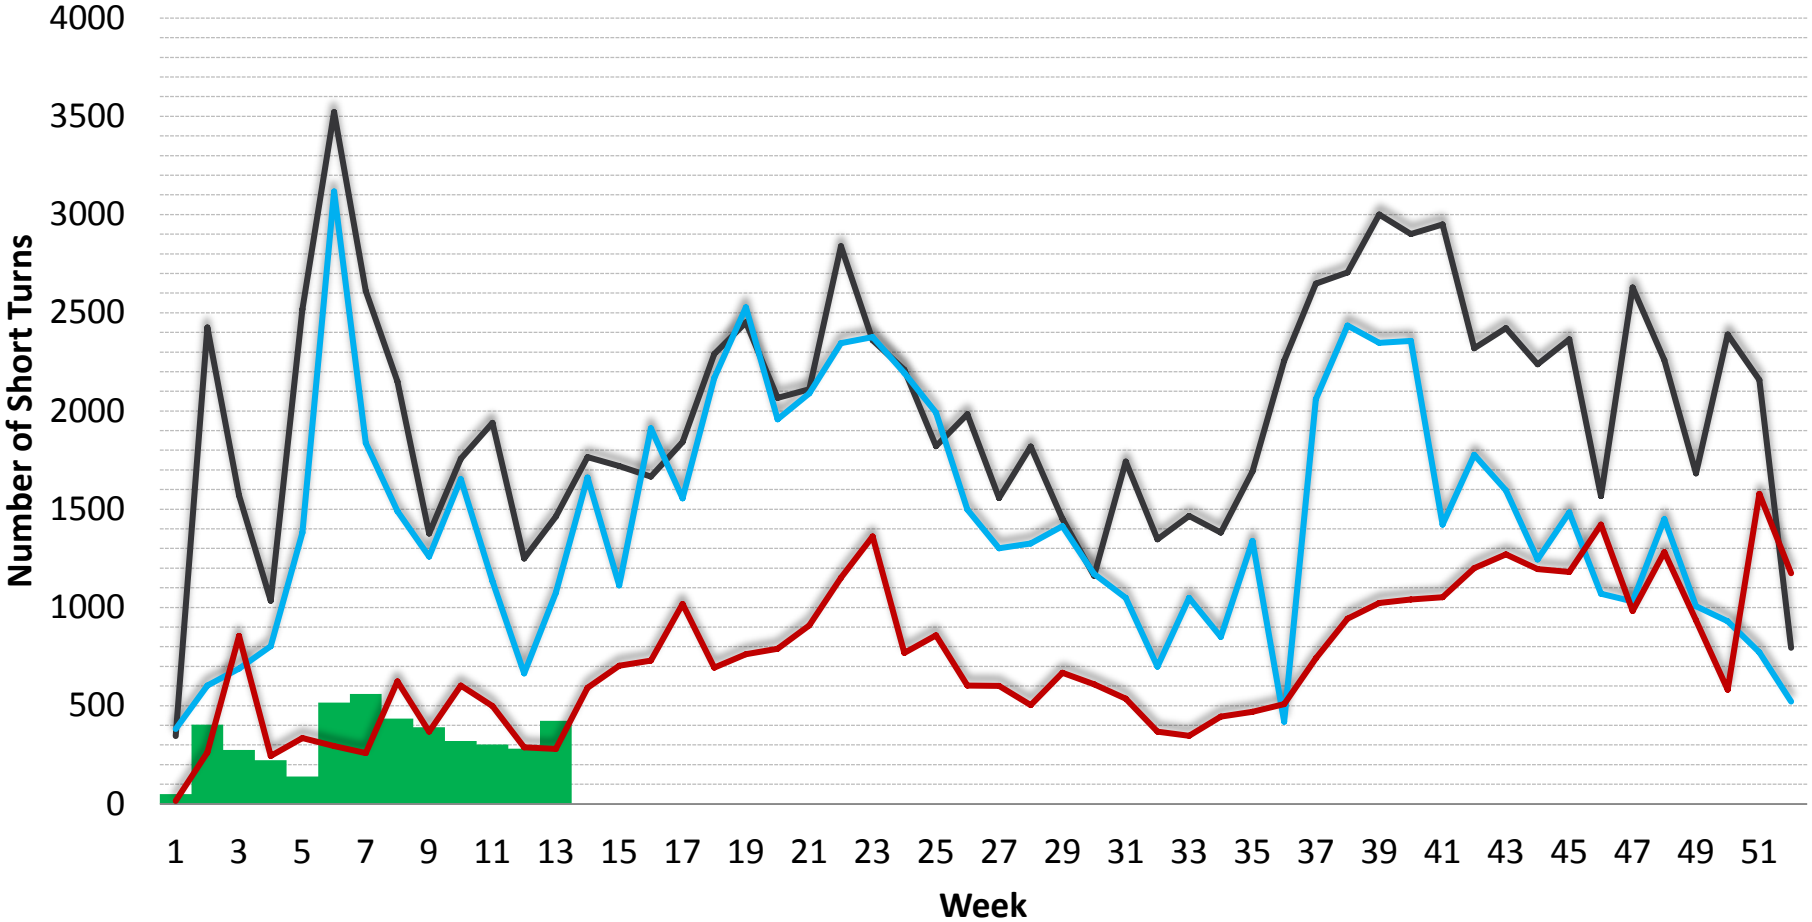

BUS AND STREETCAR PERFORMANCE

Service Delivery Group

Bus Transportation

—2015 —2016 —2017

Streetcar Transportation

BUS IMPROVEMENTS – SHORT TURNS

Bus Short Turns – 7 Days Service

2017 2014 2015 2016

STREETCAR IMPROVEMENTS – SHORT TURNS

Streetcar Short Turns – 7 Days Service

2017 2014 2015 2016

Questions?