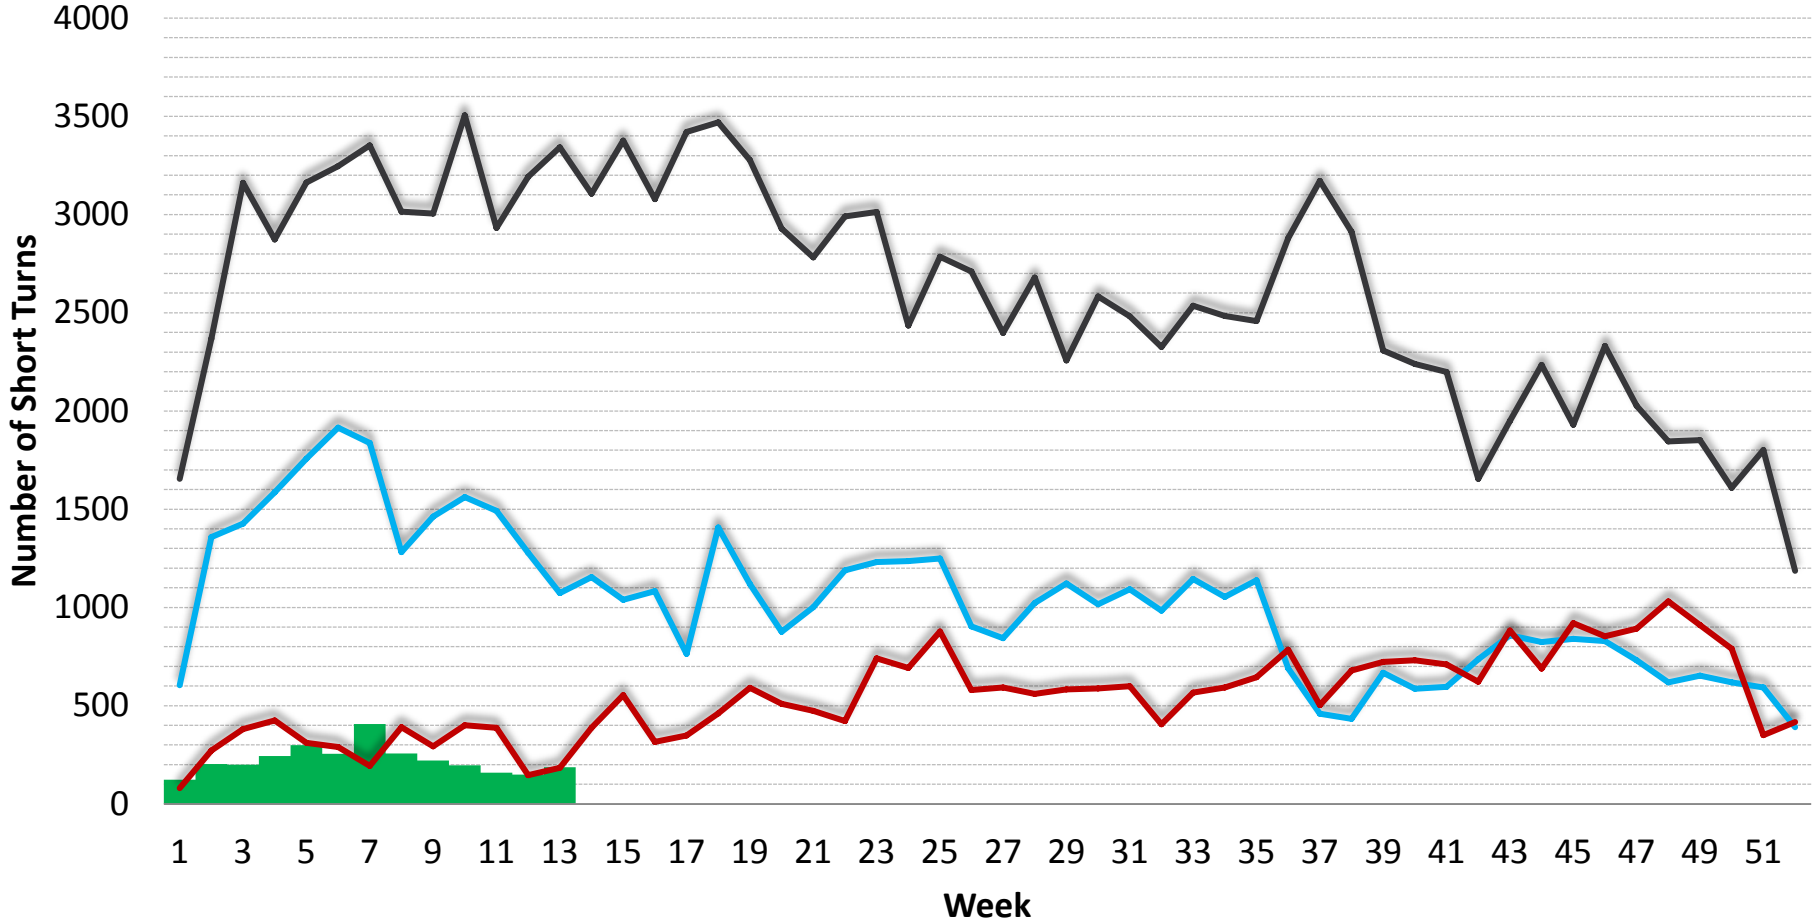

BUS AND STREETCAR PERFORMANCE

Service Delivery Group

Bus Transportation

—2015 —2016 —2017

Streetcar Transportation

BUS IMPROVEMENTS – SHORT TURNS

Bus Short Turns – 7 Days Service

2017 2014 2015 2016

STREETCAR IMPROVEMENTS – SHORT TURNS

Streetcar Short Turns – 7 Days Service

2017 2014 2015 2016

Questions?