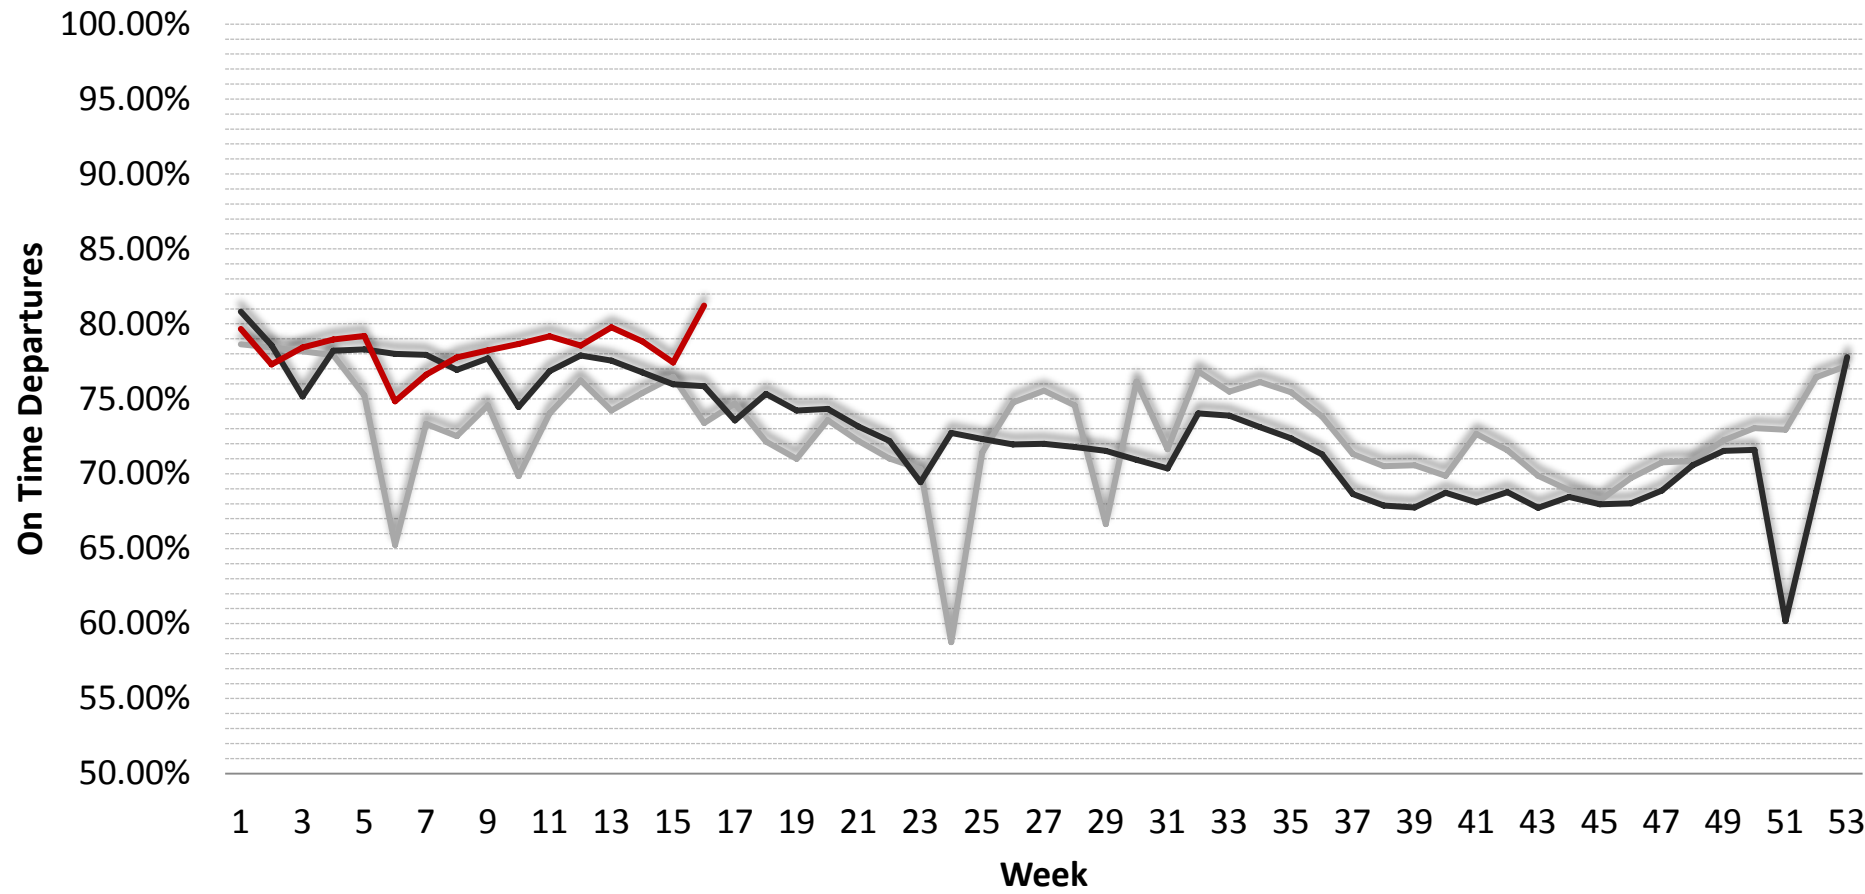

BUS AND STREETCAR PERFORMANCE

Service Delivery Group

Bus Transportation

—2015 —2016 —2017

Streetcar Transportation

BUS IMPROVEMENTS – SHORT TURNS

Bus Short Turns – 7 Days Service

2017 2014 2015 2016

STREETCAR IMPROVEMENTS – SHORT TURNS

Streetcar Short Turns – 7 Days Service

2017 2014 2015 2016

Questions?