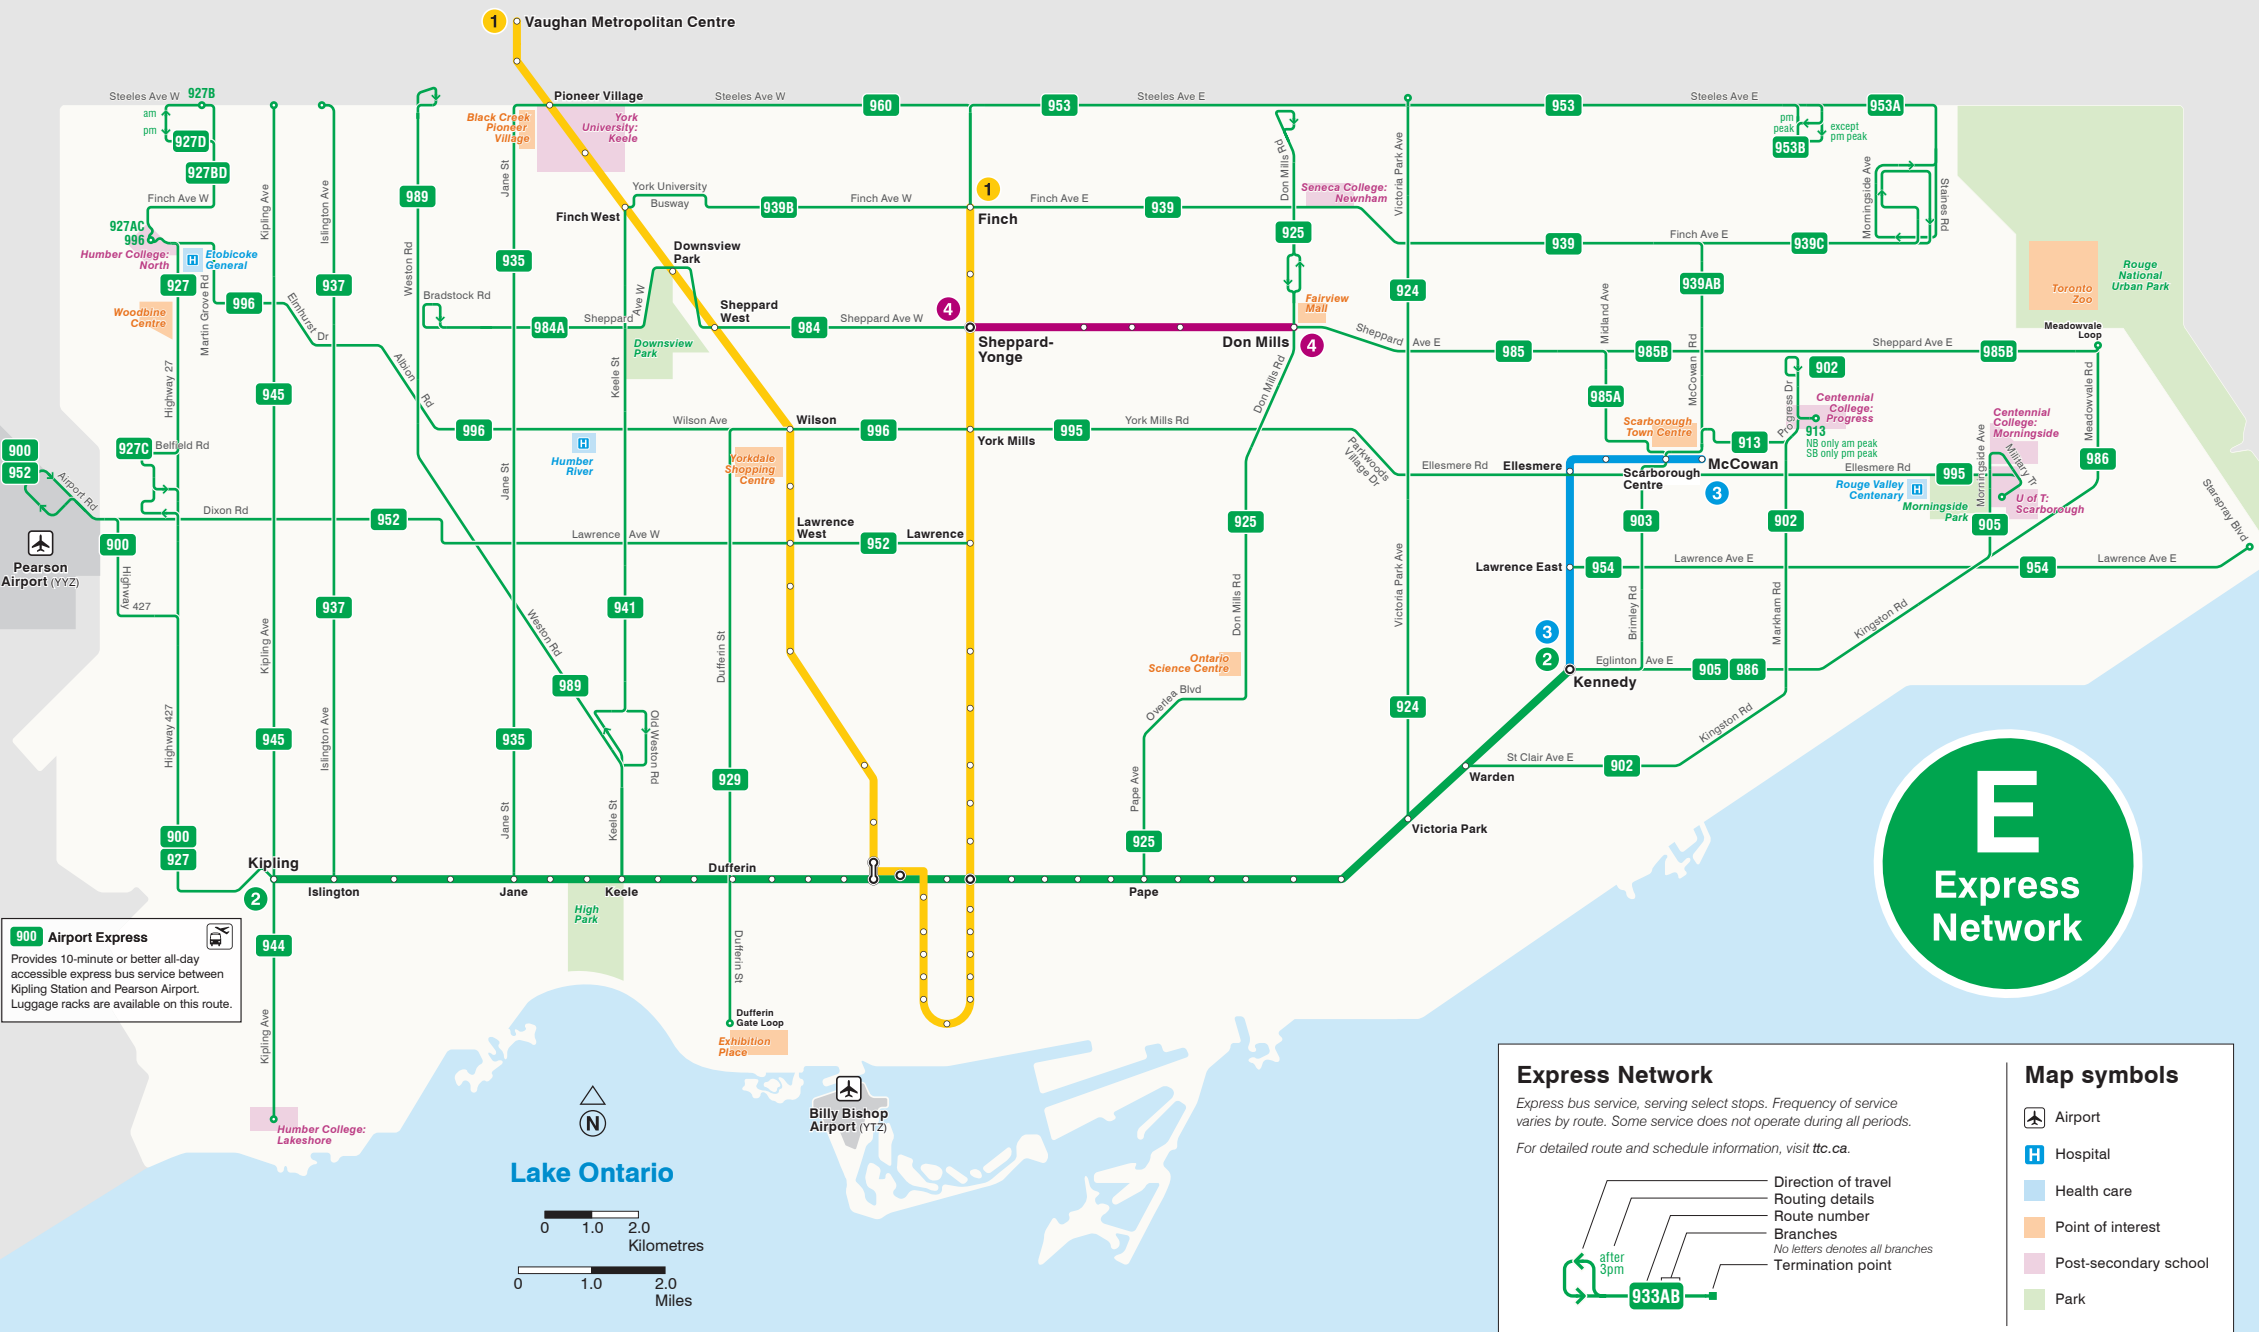

# Express Network Map

**900 Airport Express**  
 Provides 10-minute or better all-day accessible express bus service between Kipling Station and Pearson Airport. Luggage racks are available on this route.

### Express Network

Express bus service, serving select stops. Frequency of service varies by route. Some service does not operate during all periods. For detailed route and schedule information, visit [ttc.ca](http://ttc.ca).

### Map symbols

- Airport
- Hospital
- Health care
- Point of interest
- Post-secondary school
- Park