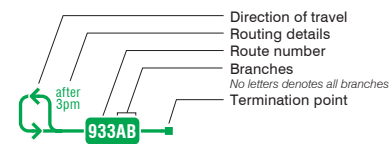

# Express Network Map

**900 Airport Express**  
 Provides 10-minute or better all-day accessible express bus service between Kipling Station and Pearson Airport. Luggage racks are available on this route.

### Express Network

Express bus service, serving select stops. Frequency of service varies by route. Some service does not operate during all periods. For detailed route and schedule information, visit [ttc.ca](http://ttc.ca).