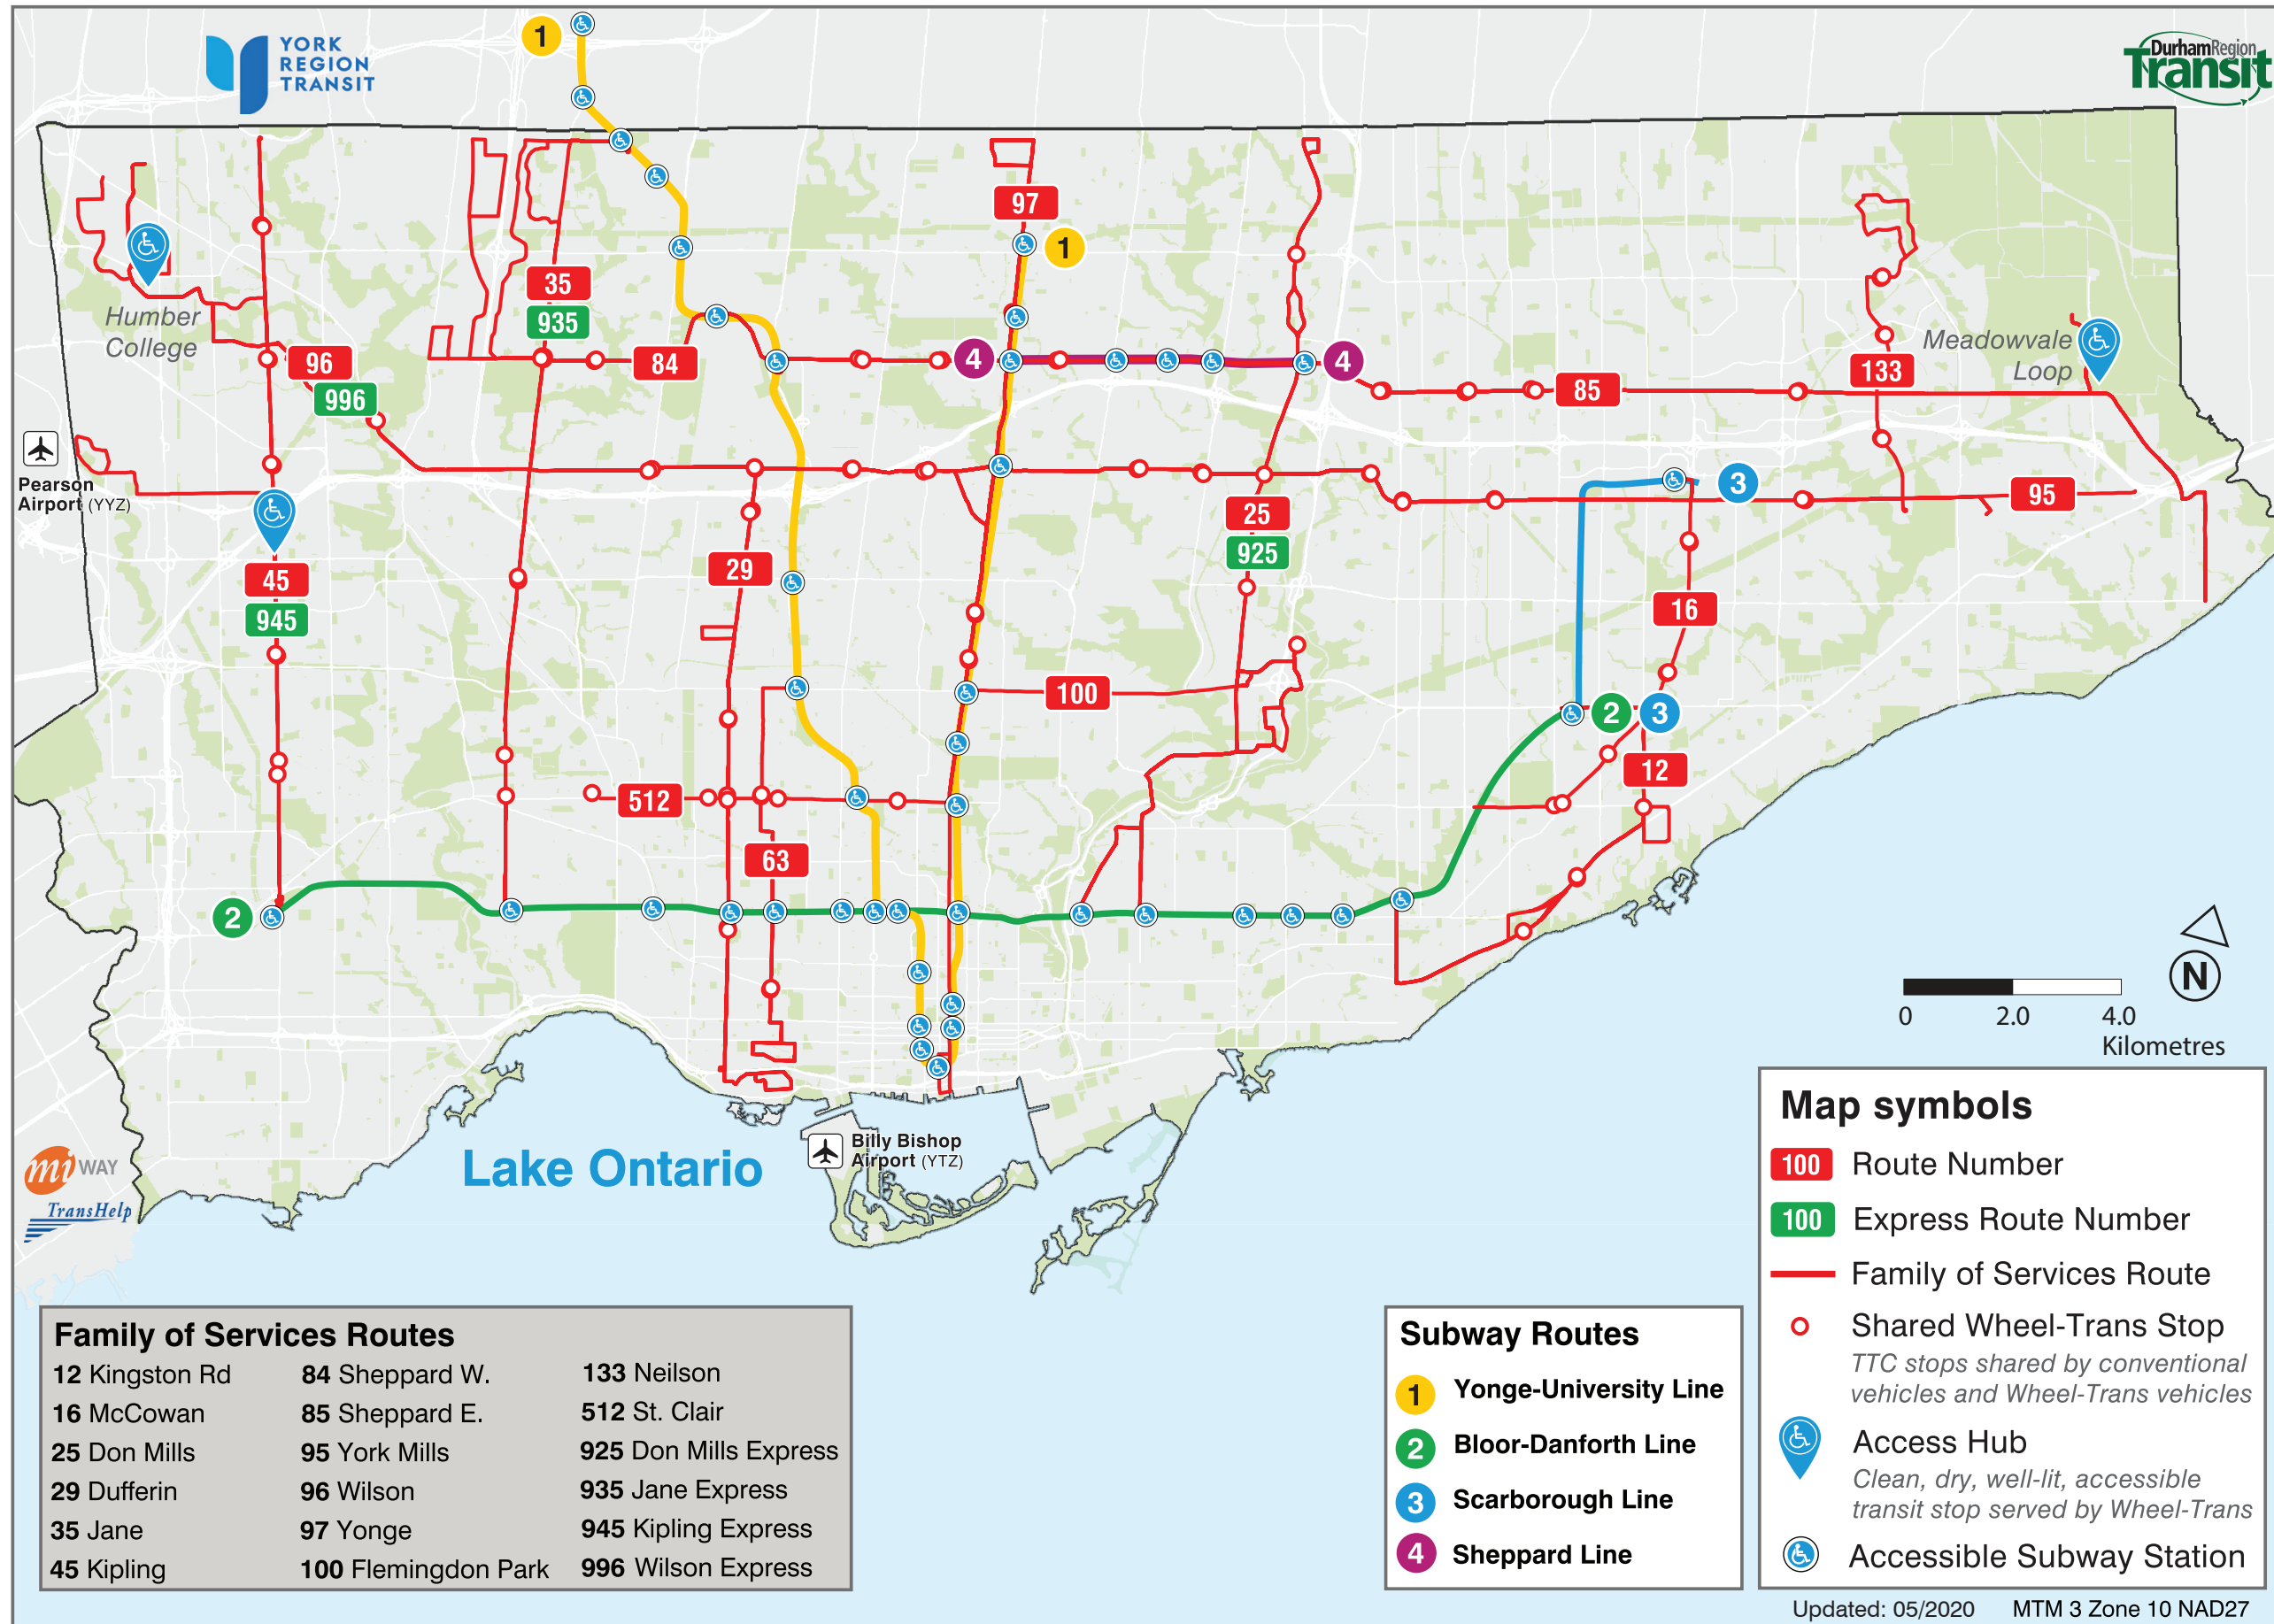

# Transfer points and shared stops

**12 Kingston Rd**

Direction	Intersection	Address	Stop
Eastbound	Victoria Park Station	777 Victoria Park Ave	14788
Eastbound	Opposite 1859 Kingston Rd	1750 Kingston Rd	4244
Eastbound	Kingston Rd @ Sharpe St	2328 Kingston Rd	4264
Eastbound	Brimley Rd @ Kingston Rd	2740 Kingston Rd	3361
Eastbound	Kennedy Station	2455 Eglinton Ave E	14713
Westbound	Kennedy Station	2455 Eglinton Ave E	14713
Westbound	Brimley Rd @ St Clair Ave E	2700 Kingston Rd	3367
Westbound	Kingston Rd @ Ridgemoor Ave	2287 Kingston Rd	4259
Westbound	1859 Kingston Rd	1859 Kingston Rd	4243
Westbound	Victoria Park Station	777 Victoria Park Ave	14788

**16 McCowan**

Direction	Intersection	Address	Stop
Southbound	Scarborough Centre Station	290 Borough Dr	14769
Southbound	McCowan Rd @ Brimorton Dr	976 McCowan Rd	5664
Southbound	Danforth Rd @ Savarin St	1340 Danforth Rd	4961
Southbound	Danforth Rd @ Wolfe Ave	864 Danforth Rd	4951
Southbound	St Clair Ave E @ Kennedy Rd	3560 St Clair Ave E	1563
Northbound	Danforth Rd @ St Clair Ave E (north side)	677 Danforth Rd	4964
Northbound	Danforth Rd @ Gordonridge Pl (east side)	864 Danforth Rd	4950
Northbound	Danforth Rd @ Savarin St (north side)	1339 Danforth Rd	14894
Northbound	McCowan Rd @ Brimorton Dr	976 McCowan Rd	5663
Northbound	Scarborough Centre Station	290 Borough Dr	14769

**29 Dufferin**

Direction	Intersection	Address	Stop
Southbound	Dufferin St @ Jane Olser Blvd (Yorkdale)	3400 Dufferin St	2064
Southbound	Dufferin St @ Preston Rd	2208 Dufferin St	2079
Southbound	Dufferin St @ St Clair	1692 Dufferin St	2094
Southbound	Dufferin St @ Dufferin Park Ave	900 Dufferin St	9341
Northbound	Dufferin St @ Dufferin Park Ave	919 Dufferin St	2040
Northbound	Dufferin St @ St Clair	1663 Dufferin St	2093
Northbound	Dufferin St @ Gibson St	2213 Dufferin St	2052
Northbound	Dufferin St @ Jane Olser Blvd (Yorkdale)	3401 Dufferin St	985